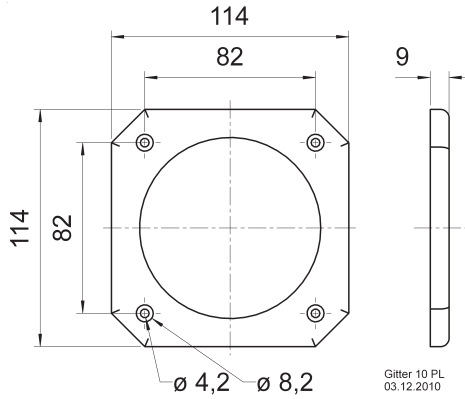

*Protective grille* made of black painted metal. Decoration ring made of black plastics.  
Can be supplied painted in other colours on request.

Passend für/Suitable for: FR 12

Gitter FR 12  
03.12.2010

Art. No. 4744 Gitter / Grille 10 PL