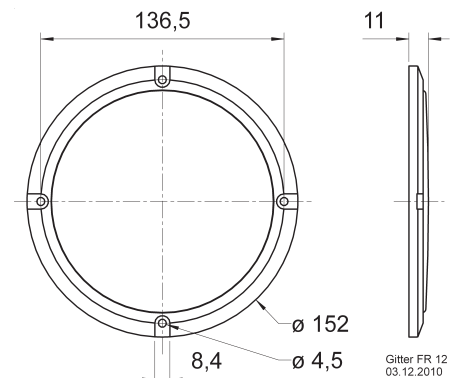

*Protective grille* made of black painted metal. Decoration ring made of black plastics.  
Can be supplied painted in other colours on request.

Passend für/Suitable for: FR 12

Gitter FR 12  
03.12.2010

Art. No. 4744 Gitter / Grille 10 PL